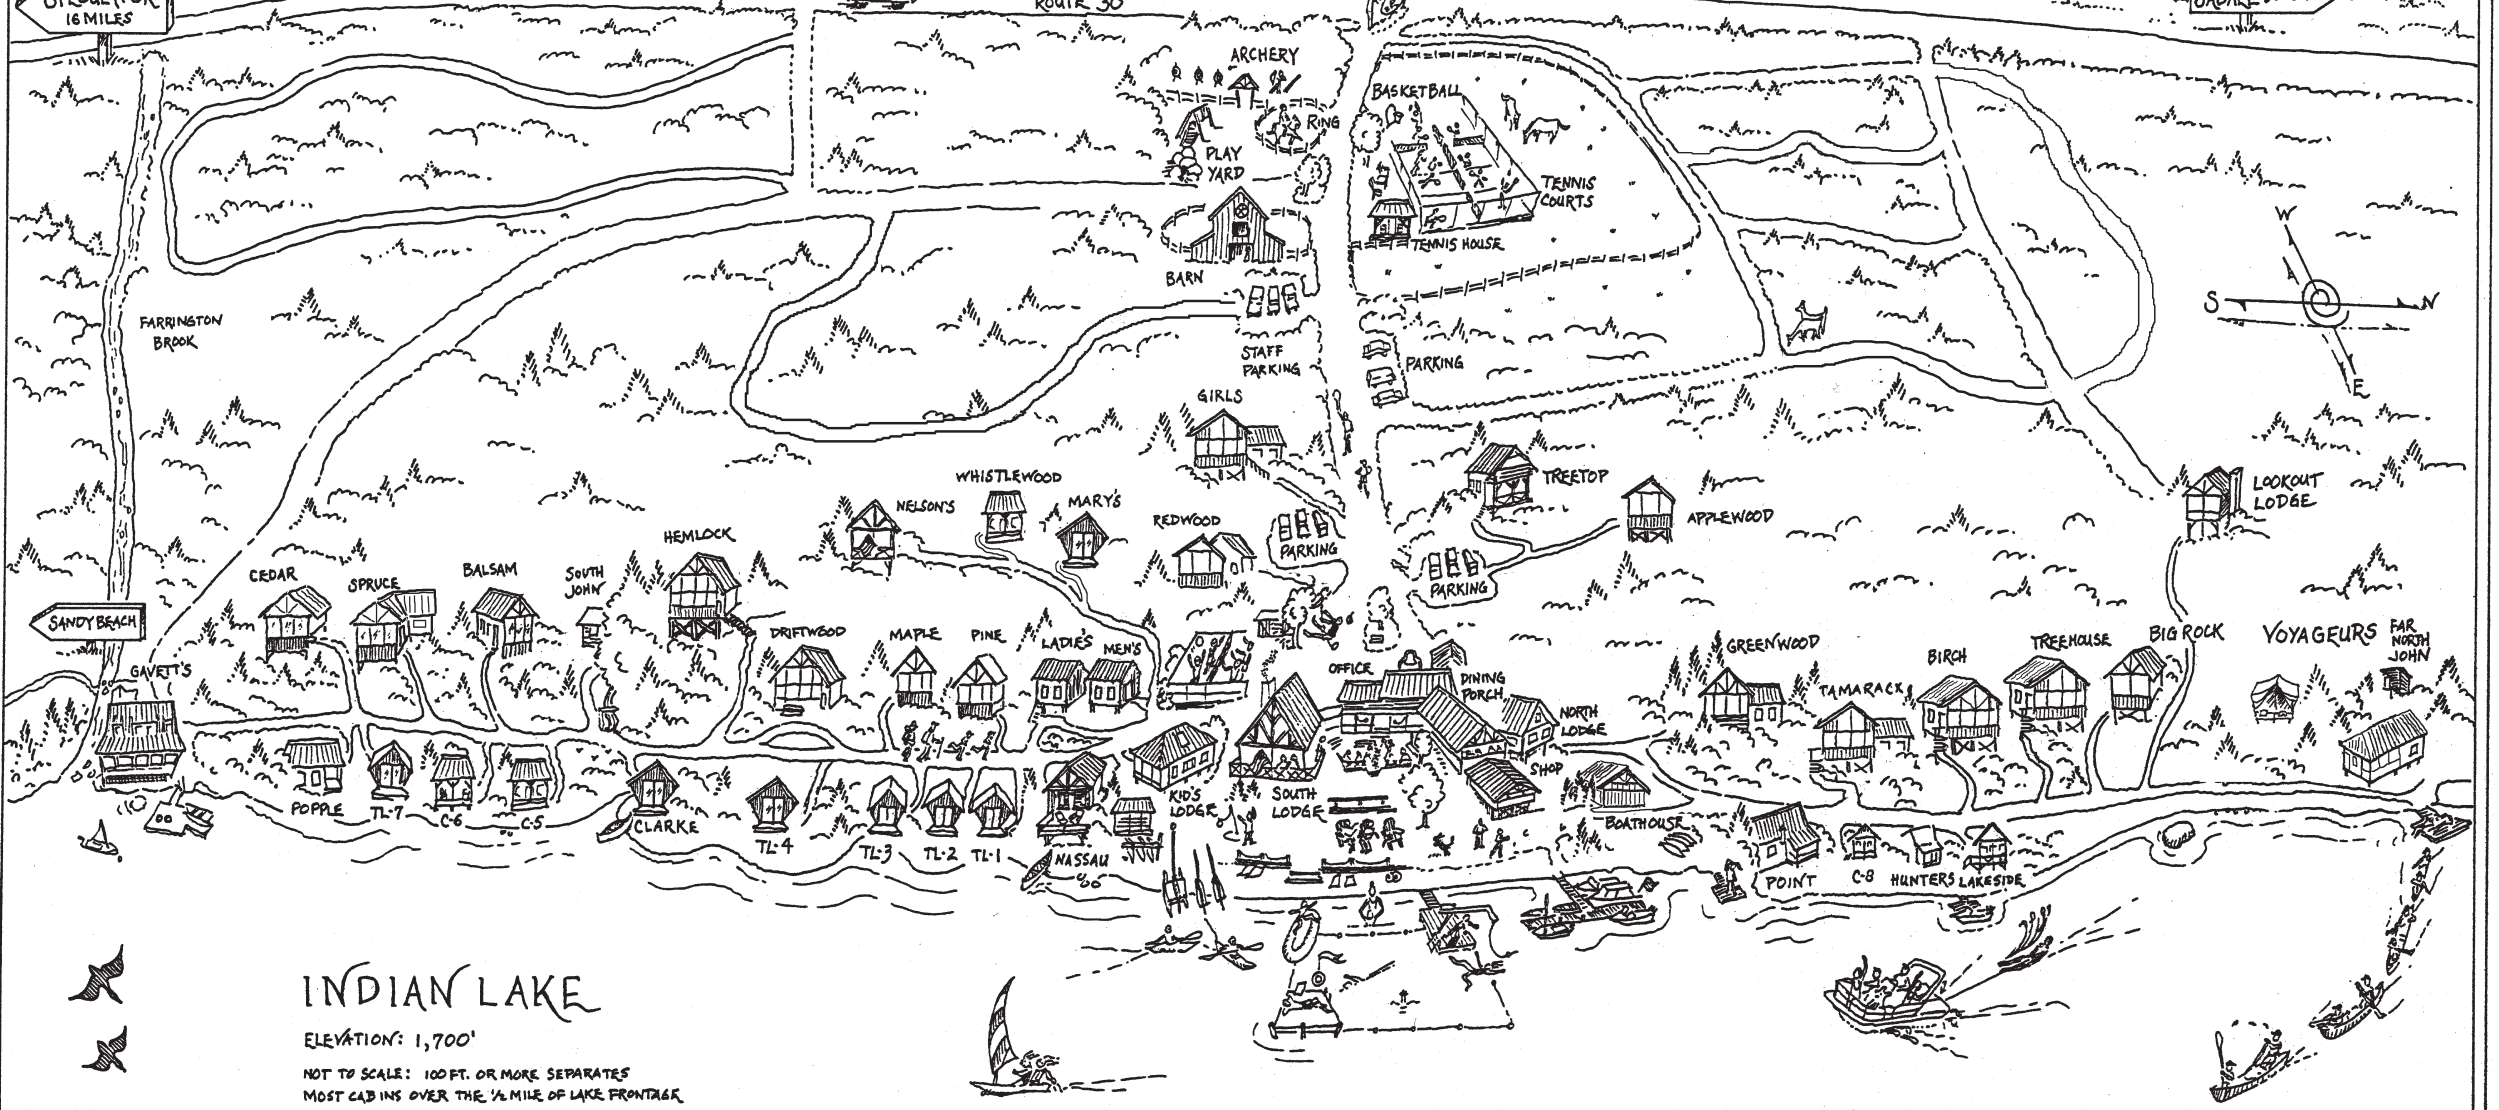

# TIMBERLOCK

SPECULATOR  
16 MILES

ROUTE 30

SABIEL 5 MILES