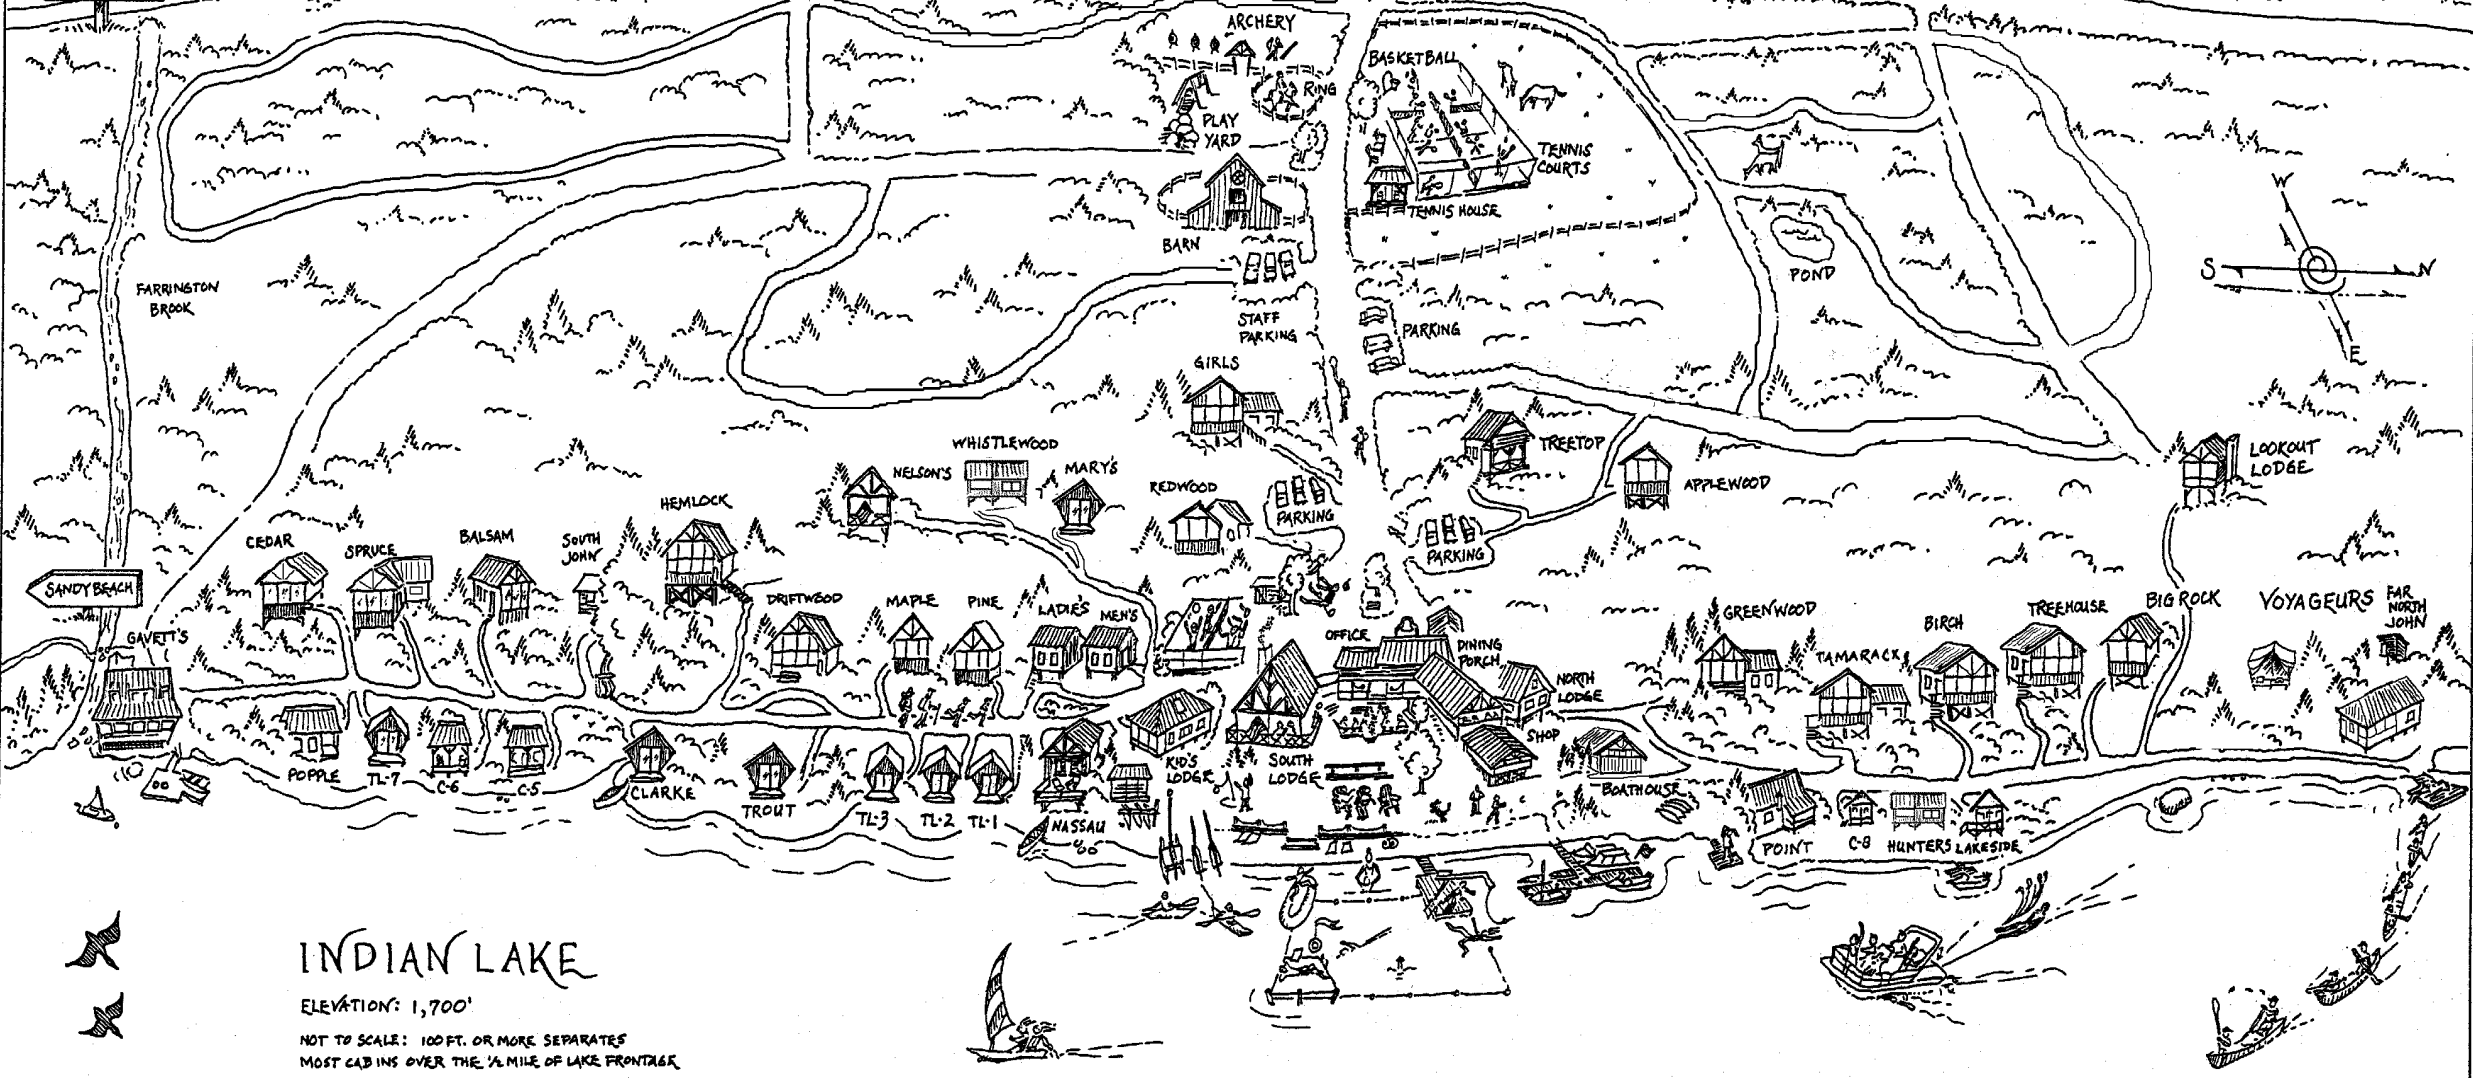

## TENTLETS 1,2,3,4 & 7 CABINS 5 & 6

Up to 2 in one room at water's edge with trail john nearby. Tentlets have two twin beds. C5 and C6 have double beds.

# TIMBERLOCK

SPECULATOR  
16 MILES

ROUTE 30

SABAE 5 MILES