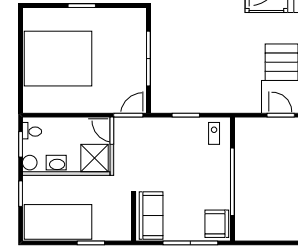

SPRUCE

Up to 4 in two bedrooms, one with a queen, one with a bunk; stall shower, small screen porch. View of the lake through trees.